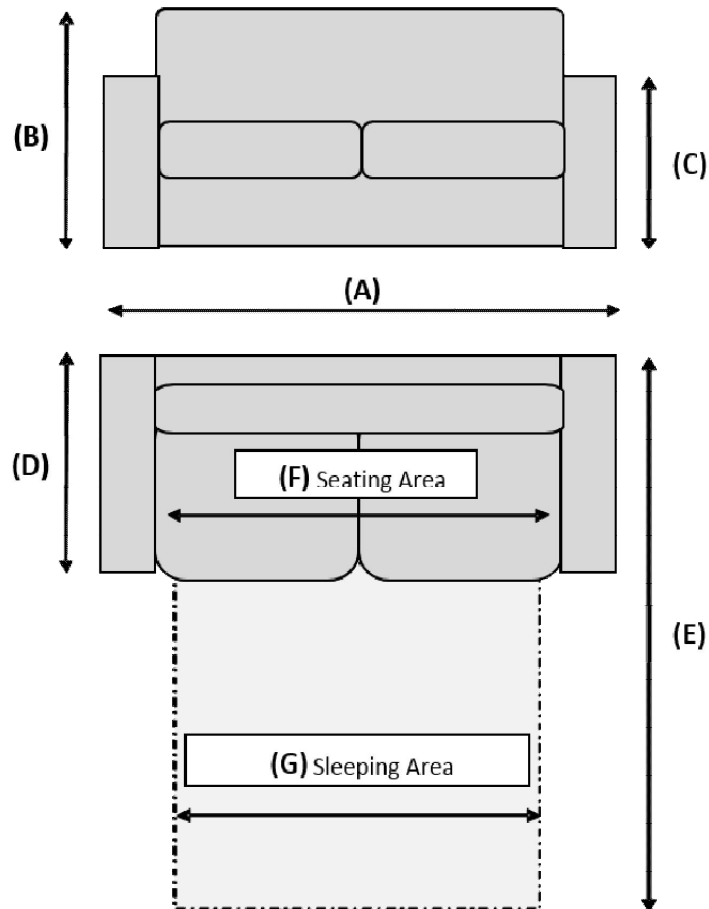

### ALPHA Dimensions (mm)

Model Type	Seating Size Equivalent	Sleep Size Equivalent
ALPHA 80	Large Chair	Small Single Bed
ALPHA 100	2 Seater Sofa	Large Single Bed
ALPHA 120	3 Seater Sofa	Small Double Bed
ALPHA 140	Large 3 Seater Sofa	Large Double Bed

### Sofa Bed Size Chart (mm)

Size Description		ALPHA SOFA BED			
		80	100	120	140
A	Sofa Width	1370	1570	1770	2040
B	Sofa Height	890	890	890	890
C	Arm Height	590	590	590	590
D	Depth Closed	930	930	930	930
E	Depth Open	2130	2130	2130	2130
F	Seating Area	1030	1230	1430	1630
		x	x	x	x
G	Sleeping Area	560	560	560	560
		830	1030	1230	1430
		x	x	x	x
		1985	1985	1985	1985