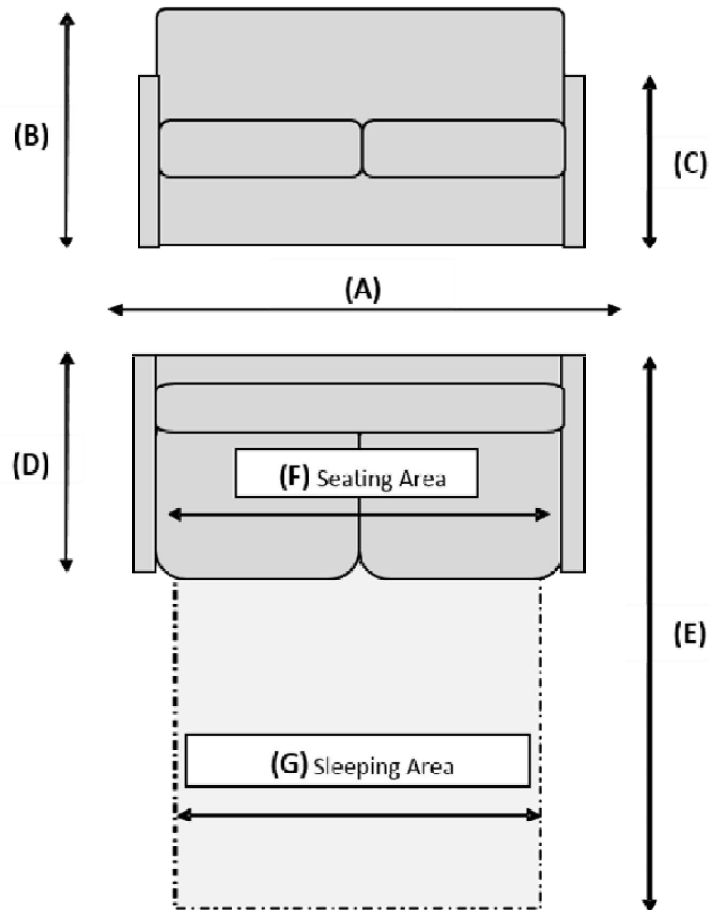

### ORION Dimensions (mm)

Model Type	Seating Size Equivalent	Sleep Size Equivalent
ORION 80	Large Chair	Small Single Bed
ORION 100	2 Seater Sofa	Large Single Bed
ORION 120	3 Seater Sofa	Small Double Bed
ORION 140	N/A	N/A

### Sofa Bed Size Chart (mm)

Size Description		ORION SOFA BED			
		80	100	120	140
A	Sofa Width	1100	1300	1500	N/A
B	Sofa Height	890	890	890	N/A
C	Arm Height	N/A	N/A	N/A	N/A
D	Depth Closed	930	930	930	N/A
E	Depth Open	2130	2130	2130	N/A
F	Seating Area	1030	1230	1430	N/A
		x 560	x 560	x 560	
G	Sleeping Area	830	1030	1230	N/A
		x 1985	x 1985	x 1985	