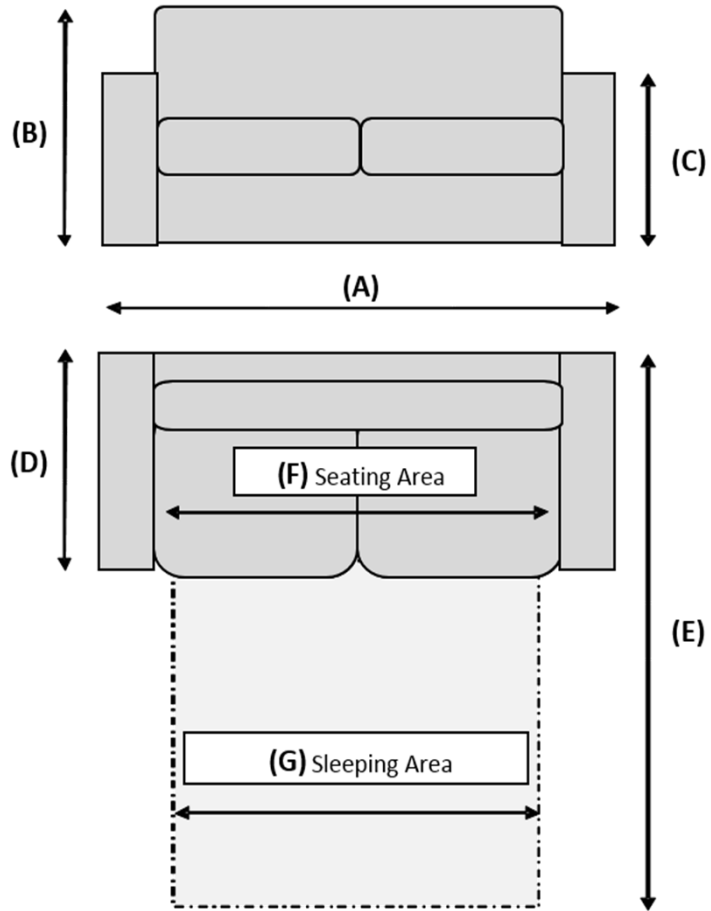

ALPHA Dimensions (ins)

Model Type	Seating Size Equivalent	Sleep Size Equivalent
ALPHA 80	Large Chair	Small Single Bed
ALPHA 100	2 Seater Sofa	Large Single Bed
ALPHA 120	3 Seater Sofa	Small Double Bed
ALPHA 140	Large 3 Seater Sofa	Large Double Bed

Sofa Bed Size Chart (ins)

Size Description		ALPHA SOFA BED			
		80	100	120	140
A	Sofa Width	54"	62"	70"	80"
B	Sofa Height	33"	33"	33"	33"
C	Arm Height	23"	23"	23"	23"
D	Depth Closed	37"	37"	37"	37"
E	Depth Open	84"	84"	84"	84"
F	Seating Area	41"	48"	56"	64"
		x	x	x	x
G	Sleeping Area	22"	22"	22"	22"
		33"	41"	48"	56"
		x	x	x	x
		78"	78"	78"	78"