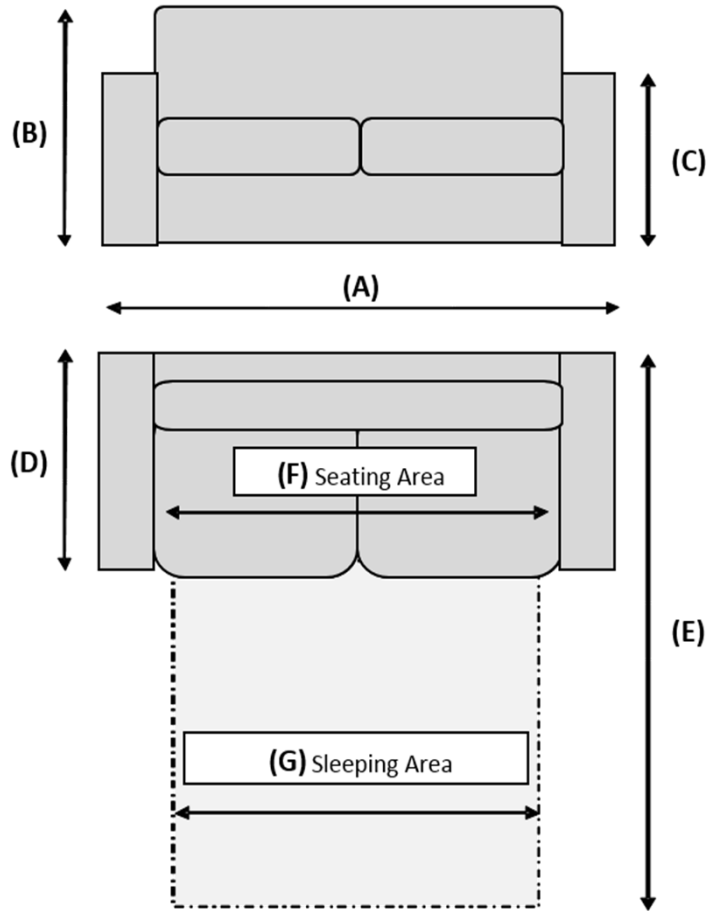

**ALPHA DUO Dimensions (ins)**

Model Type	Seating Size Equivalent	Sleep Size Equivalent
ALPHA DUO 80	Large Chair	Small Single Bed
ALPHA DUO 100	2 Seater Sofa	Large Single Bed
ALPHA DUO 120	3 Seater Sofa	Small Double Bed
ALPHA DUO 140	Large 3 Seater Sofa	Large Double Bed

**Sofa Bed Size Chart (ins)**

Size Description		ALPHA DUO SOFA BED			
		80	100	120	140
A	Sofa Width	54"	62"	70"	80"
B	Sofa Height	33"	33"	33"	33"
C	Arm Height	23"	23"	23"	23"
D	Depth Closed	37"	37"	37"	37"
E	Depth Open	84"	84"	84"	84"
F	Seating Area	41"	48"	56"	64"
		x	x	x	x
G	Sleeping Area	22"	22"	22"	22"
		33"	41"	48"	56"
		x	x	x	x
		78"	78"	78"	78"

All sizes are approximate