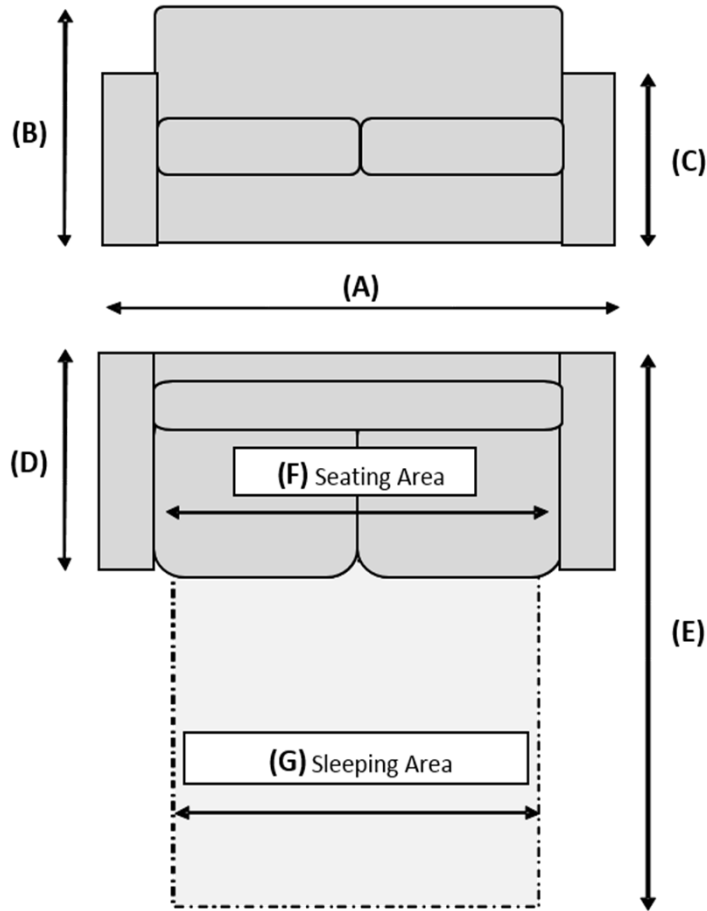

**ALPHA DUO Dimensions (mm)**

Model Type	Seating Size Equivalent	Sleep Size Equivalent
ALPHA DUO 80	Large Chair	Small Single Bed
ALPHA DUO 100	2 Seater Sofa	Large Single Bed
ALPHA DUO 120	3 Seater Sofa	Small Double Bed
ALPHA DUO 140	Large 3 Seater Sofa	Large Double Bed

**Sofa Bed Size Chart (mm)**

Size Description		ALPHA DUO SOFA BED			
		80	100	120	140
A	Sofa Width	1370	1570	1770	2040
B	Sofa Height	890	890	890	890
C	Arm Height	590	590	590	590
D	Depth Closed	930	930	930	930
E	Depth Open	2130	2130	2130	2130
F	Seating Area	1030	1230	1430	1630
		x	x	x	x
G	Sleeping Area	560	560	560	560
		830	1030	1230	1430
		x	x	x	x
		1985	1985	1985	1985

All sizes are approximate