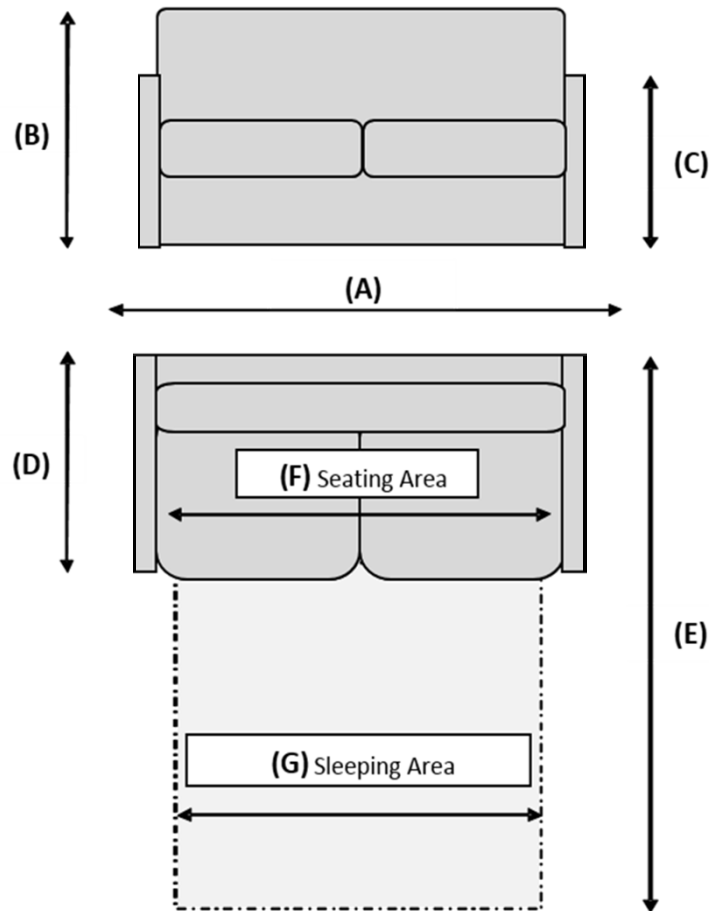

ORION Dimensions (ins)

Model Type	Seating Size Equivalent	Sleep Size Equivalent
ORION 80	Large Chair	Small Single Bed
ORION 100	2 Seater Sofa	Large Single Bed
ORION 120	3 Seater Sofa	Small Double Bed
ORION 140	N/A	N/A

Sofa Bed Size Chart (ins)

Size Description		ORION SOFA BED			
		80	100	120	140
A	Sofa Width	43"	51"	59"	N/A
B	Sofa Height	33"	33"	33"	N/A
C	Arm Height	N/A	N/A	N/A	N/A
D	Depth Closed	37"	37"	37"	N/A
E	Depth Open	84"	84"	84"	N/A
F	Seating Area	41"	48"	56"	N/A
		x 22"	x 22"	x 22"	
G	Sleeping Area	33"	41"	48"	N/A
		x 78"	x 78"	x 78"	