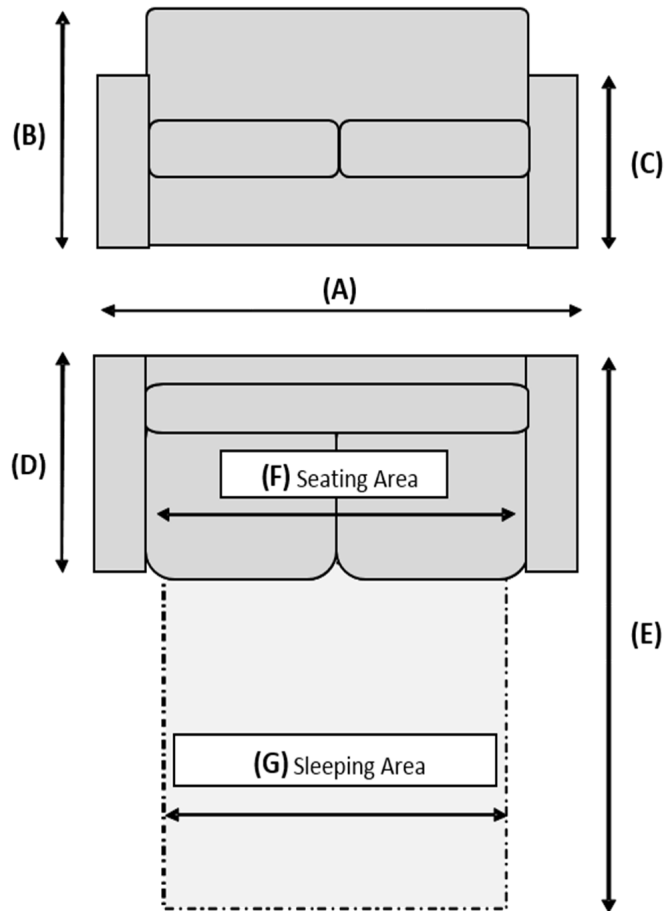

ALPHA Dimensions (mm) STANDARD ARM

Model Type	Seating Size Equivalent	Sleep Size Equivalent
ALPHA 80	Small 2 Seater Sofa	Single Bed
ALPHA 120	Large 2 Seater Sofa	Double Bed
ALPHA 140	Standard 3 Seater Sofa	King Size Bed

Size Description		SOFA BED Sizes - Standard Arms		
		80	120	140
A	Sofa Width	1350	1810	2010
B	Sofa Height	890	890	890
C	Arm Height	590	590	590
D	Depth Closed	930	930	930
E	Depth Open	2130	2130	2130
F	Seating Area	1030 x 560	1430 x 560	1630 x 560
G	Sleeping Area	890 x 1995	1290 x 1995	1490 x 1995

All Sizes are Approximate